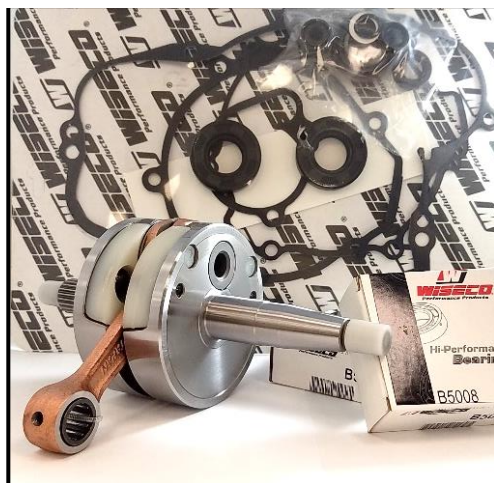

Bottom End Rebuild Kit WPC201

Picture representative only

Kawasaki KX65 2006 - 2019

- Wiseco complete crankshaft kit – everything you need for the bottom end “in one box”.
- Featuring elevated Engineered and Quality Control measures to ensure reliable service.
- Complete bottom end gasket set with all engine seals and O-rings.
- OEM grade main and rod bearings for ultimate smooth operation & longevity
- Precision machined crank webs for ultimate strength and durability
- Rod copper plated, heat treated and shot peened to remove residual stress and smooth surface blends.

Item	Make	Model	Years	Retail	MAP
WPC201	Kawasaki	KX65	2006-2019	\$289.95	\$246.45

Order at Wiseco.com or call today 800-321-1364!