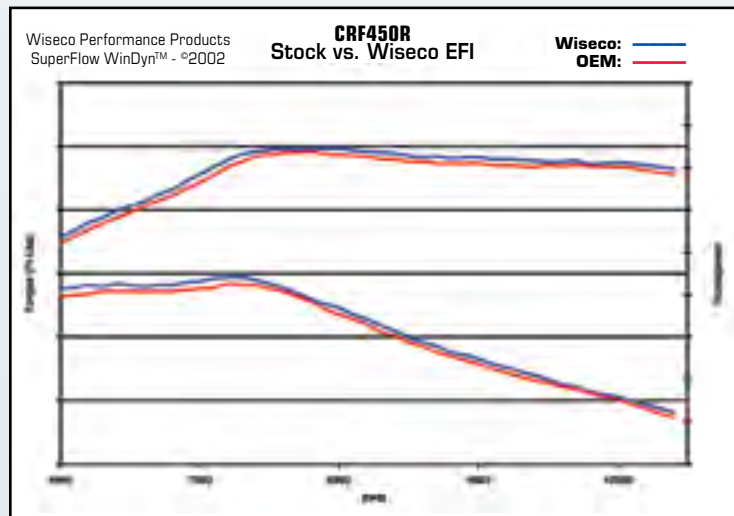

NEW **NEW! Fuel Management** NEW

Fuel Management Controllers

Wiseco's new Electronic Fuel Injection Controllers are simple and easy to use. With the push of a button, you can easily adjust fuel flow for modifications such as high-compression pistons, cams, intake and exhaust, to fine tune your bike. No dyno or computer needed! It gives you three basic zones of operation, similar to a carburetor. One zone sets your 'pilot jet' for idle and cruise. Another zone sets your 'needle jet' for acceleration, and a third zone sets your 'main jet' for heavy loading and wide open throttle.

This cost-effective EFI controller is complete with built-in accelerator pump tuning capability. Available only through Wiseco, these units will complete your 'One Name. One Solution.™'

For race applications only