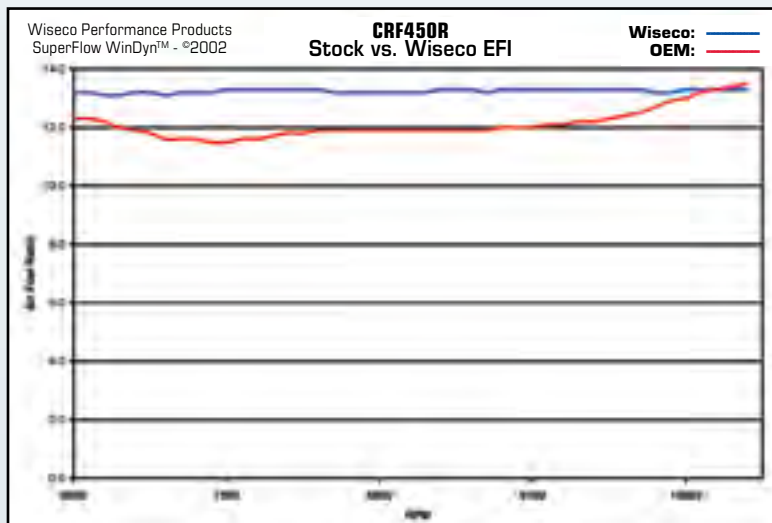

Rings

Accessories

Apparel

Features

- Plug N' Play installation
- Easy push button operation
- Easy air/fuel ratio adjustment
- 3 basic zones of operation
- Uses OEM base code

Benefits

- Simple to use and understand
- No computer or dyno required
- Easily adjusts for modifications - intake, exhaust, cams, etc.
- Similar to carburetors
- Does not scramble base code